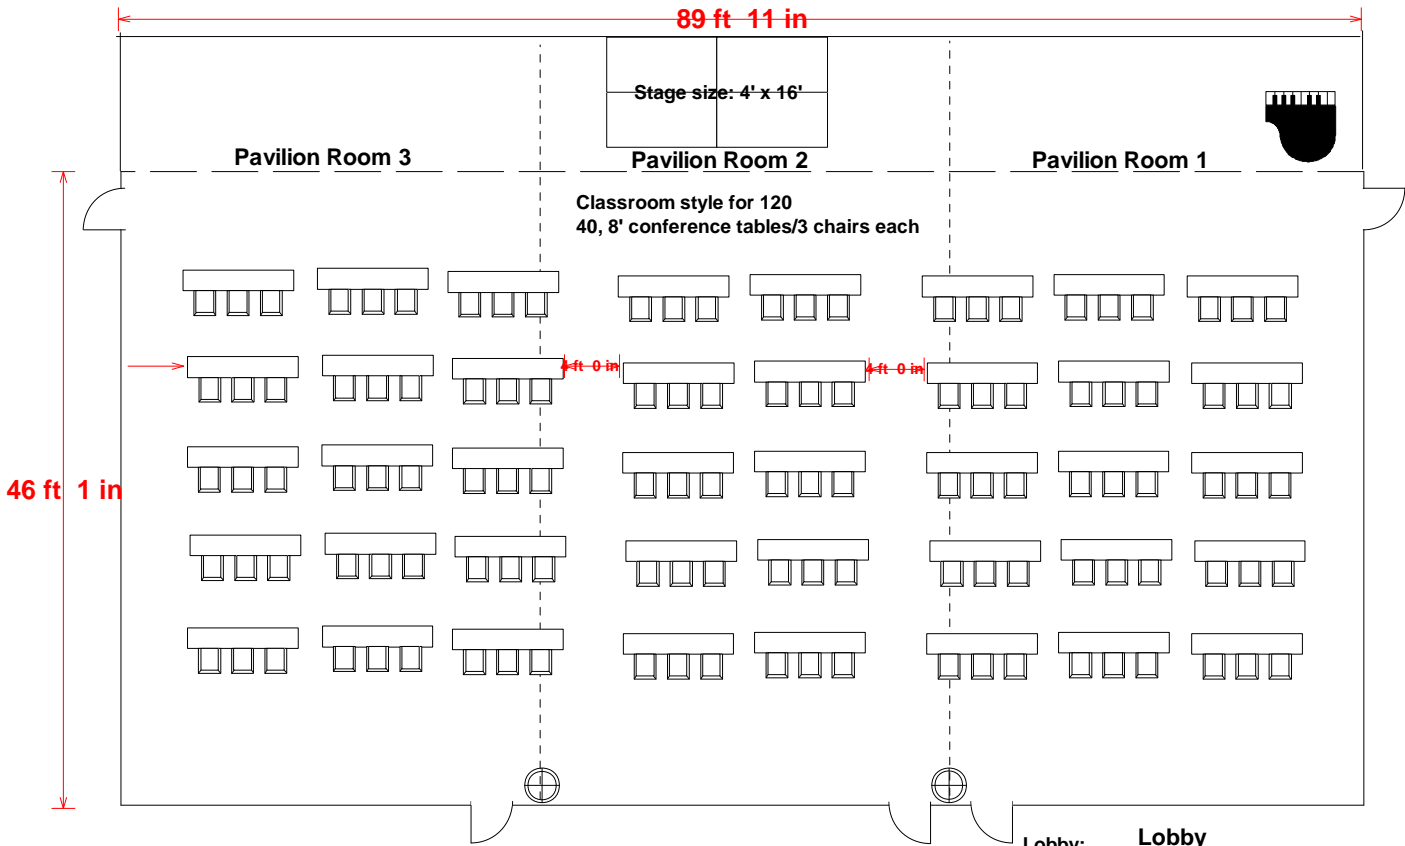

**SAMPLE
CLASSROOM STYLE**

**Anisfield School
of Business**

**Classroom Style Setup:
120 with small stage
Lobby:
7, 6' tables/chairs maximum permitted**

Trustees Pavilion All Rooms

Lobby: Lobby
7, 6' tables/chairs maximum permitted
-Outside room entrances
-Against photo wall
-Against curved brick wall

Parking Lot