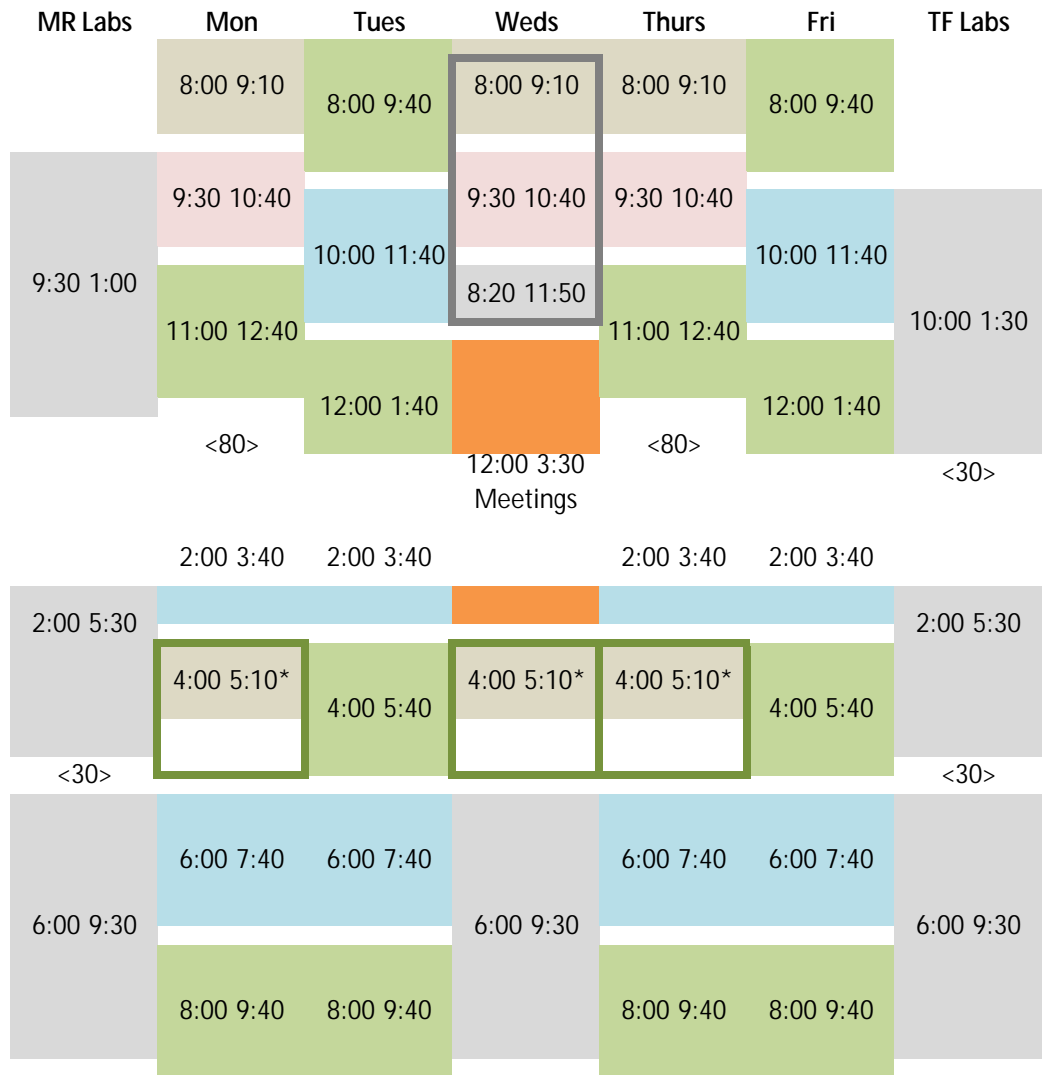

INTERIM FALL 2015 SCHEDULE

SPRING 2016 SCHEDULE

* MWR 4:00 5:10pm is a "flexible" timeslot. Faculty could alternatively schedule MW or MR 4:00 5:40pm instead.

** W morning lab meets 8:20 11:50am.