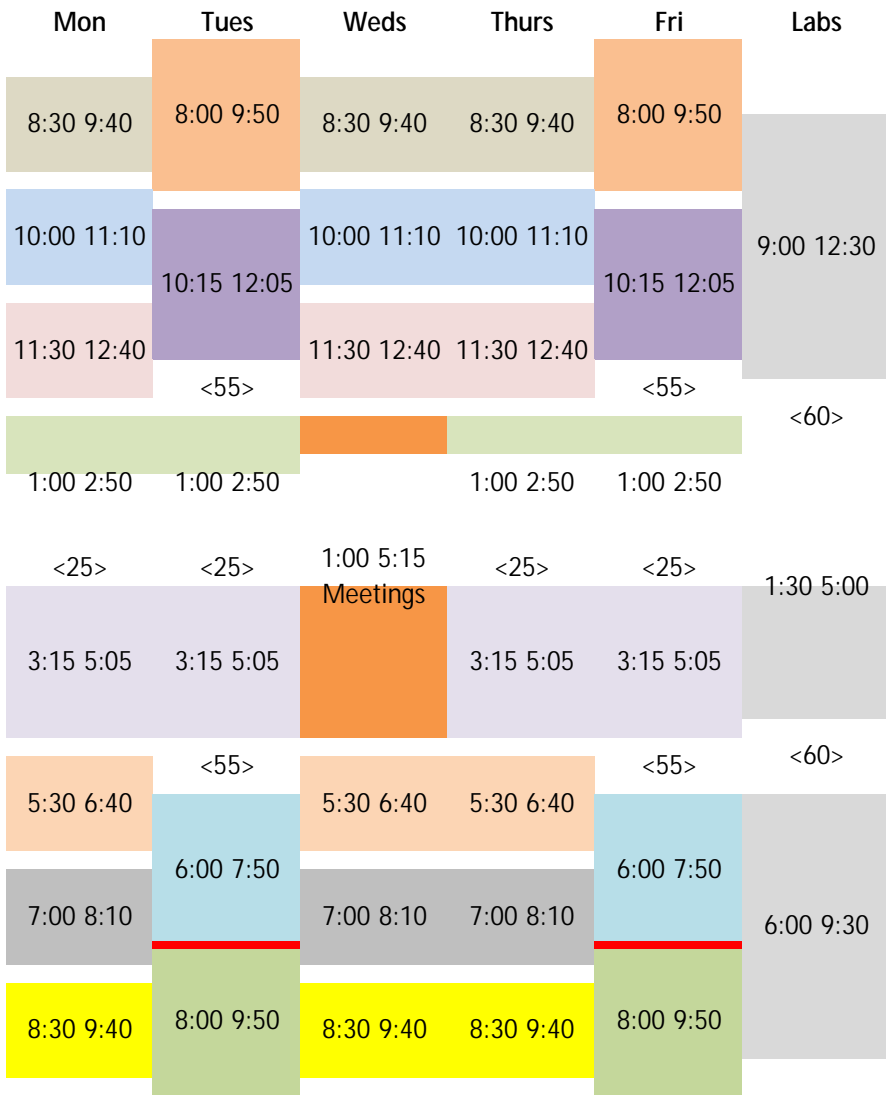

INTERIM FALL 2015 SCHEDULE

SPRING 2016 SCHEDULE

* MWR 4:00 5:10pm is a "flexible" timeslot. Faculty could alternatively schedule MW or MR 4:00 5:40pm instead.

** W morning lab meets 8:20 11:50am.